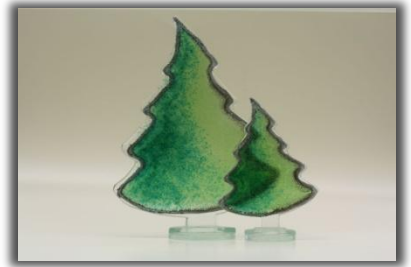

# Angel – 26x19cm

Angel - White  
001

Angel – White poppy  
002

Angel – Red  
poppy  
003

Angel – Honey  
poppy  
004

Angel – Orange  
005

Angel – Red  
006

Angel – Green  
007

## Christmas tree – Big 19x24, Small 10x15

Christmas tree – White  
Big 010  
Small 013

Christmas tree – Red  
Big 011  
Small 014

Christmas tree – Green  
Big 012  
Small 015